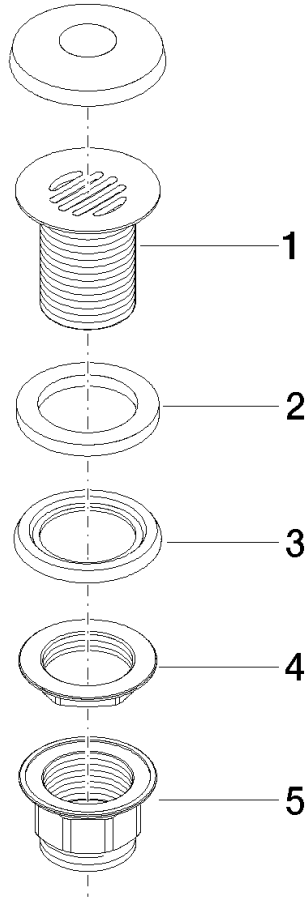

10 110 970

Fits: IMO, LULU, MADISON, MEM, TARA,
CL.1, LISSÉ, VAIA, META, CYO

	Chrome	10 110 970-00
	Brushed Platinum	10 110 970-06
	Platinum	10 110 970-08
	Durabross (23kt Gold)	10 110 970-09
	Dark Chrome	10 110 970-19
	Light Gold	10 110 970-26
	Brushed Light Gold	10 110 970-27
	Brushed Durabross (23kt Gold)	10 110 970-28
	Matte Black	10 110 970-33
	Brushed Bronze	10 110 970-42
	Brushed Champagne (22kt Gold)	10 110 970-46
	Champagne (22kt Gold)	10 110 970-47
	Brushed Chrome	10 110 970-93
	Brushed Dark Platinum	10 110 970-99

Grated waste 1 1/4" - Chrome

IMO

10 110 970

Only suitable for sinks without an overflow.

10 110 970

10 110 970

Parts for other finishes can be found here: Brushed Platinum

Spare parts list

No.	Item Number	Name	Quantity used	Delivery time
1	09 11 01 025-00	cup	1	-
Spare part can no longer be ordered, please order the replacement item				
2	09 14 05 039 90	seal	1	2
3	09 14 03 025 90	seal	1	2
4	09 23 10 017 90	nut	1	2
5	09 23 10 020-00	nut	1	60